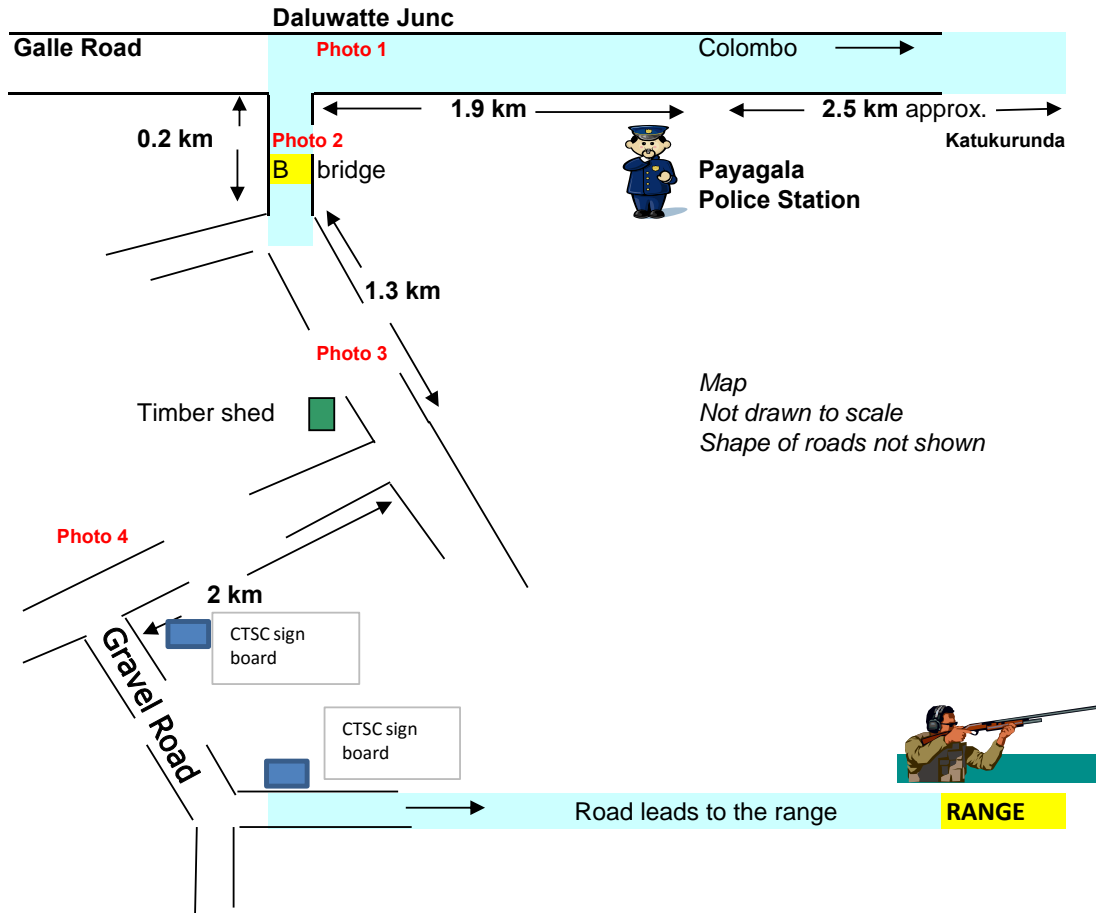

Directions to CLAY TARGET SHOOTING CLUB

From Payagala - Galle Road

Address - Range

Clay Target Shooting Club of Colombo,
Kadjudoowa,
Hirigalgodalla,
Payagala,
Sri Lanka.

Major Chandrasiri Range OIC

Mobile: +94 (0) 778511683

Photo 1

Daluwatte Junction - Turn Left (from Colombo towards Galle)

Photo 2 Pass the bridge and bear Left at the fork

Photo 3

Turn Right

Photo 4

Turn Left on to a Gravel Road