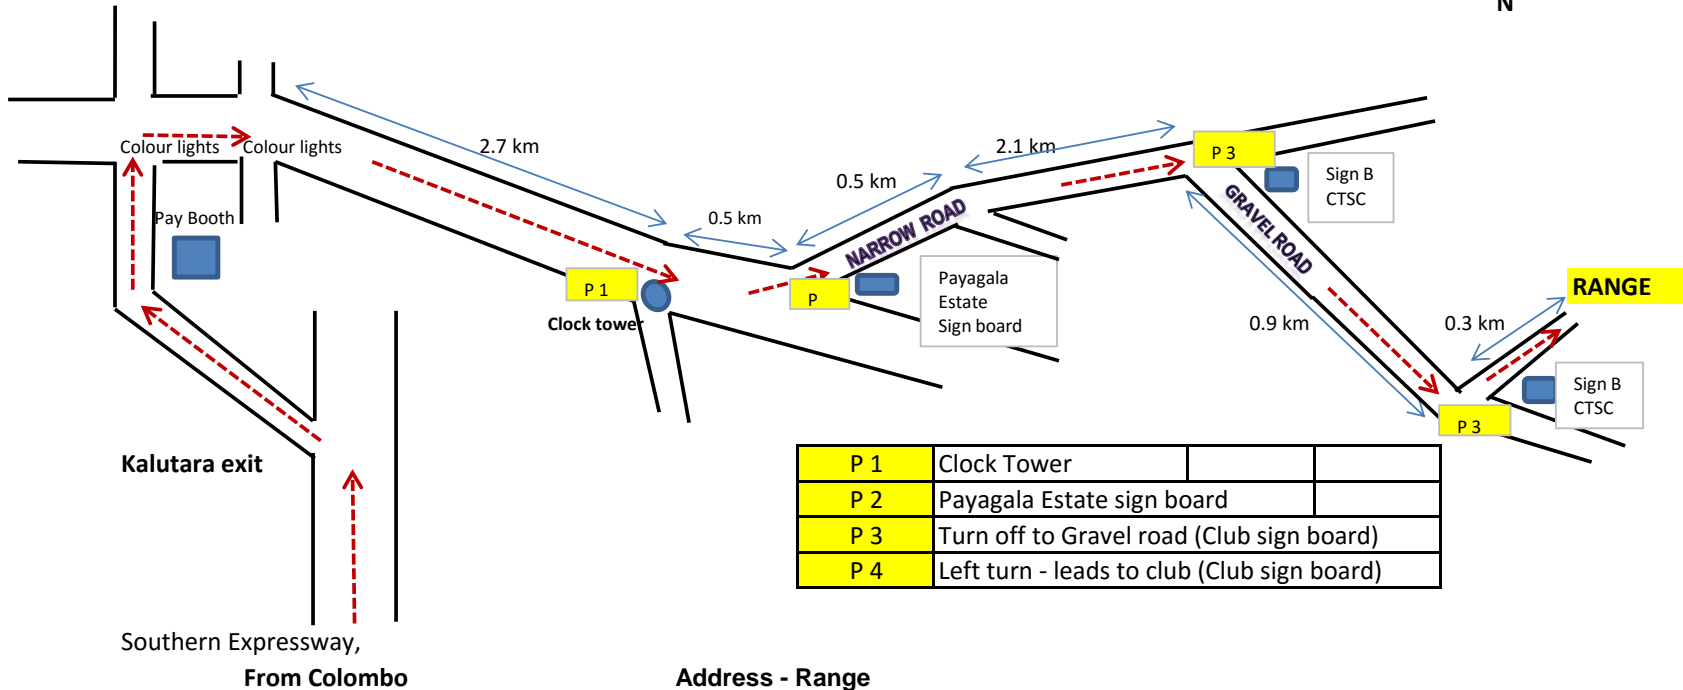

Directions to Clay Target Shooting Club of Colombo

From Southern Expressway, KALUTARA exit

Address - Range

Clay Target Shooting Club of Colombo
Kadjudoowa,
Hirigalgodalla,
Payagala,
Sri Lanka.

Major Chandrasiri

Range Warden

Mobile: +94 (0) 778 611 683

Address: Colombo Office

Clay Target Shooting Club of Colombo,
C/O Mega Pharma (Pvt) Ltd.,

Mr. S. S. Chandran

CTSCC General Secretary

Tel : (+94)11 2812390/1, 4203596/7

P 3 Turn off to Gravel road (Club sign board)

P 4 Left turn - leads to club (Club sign board)